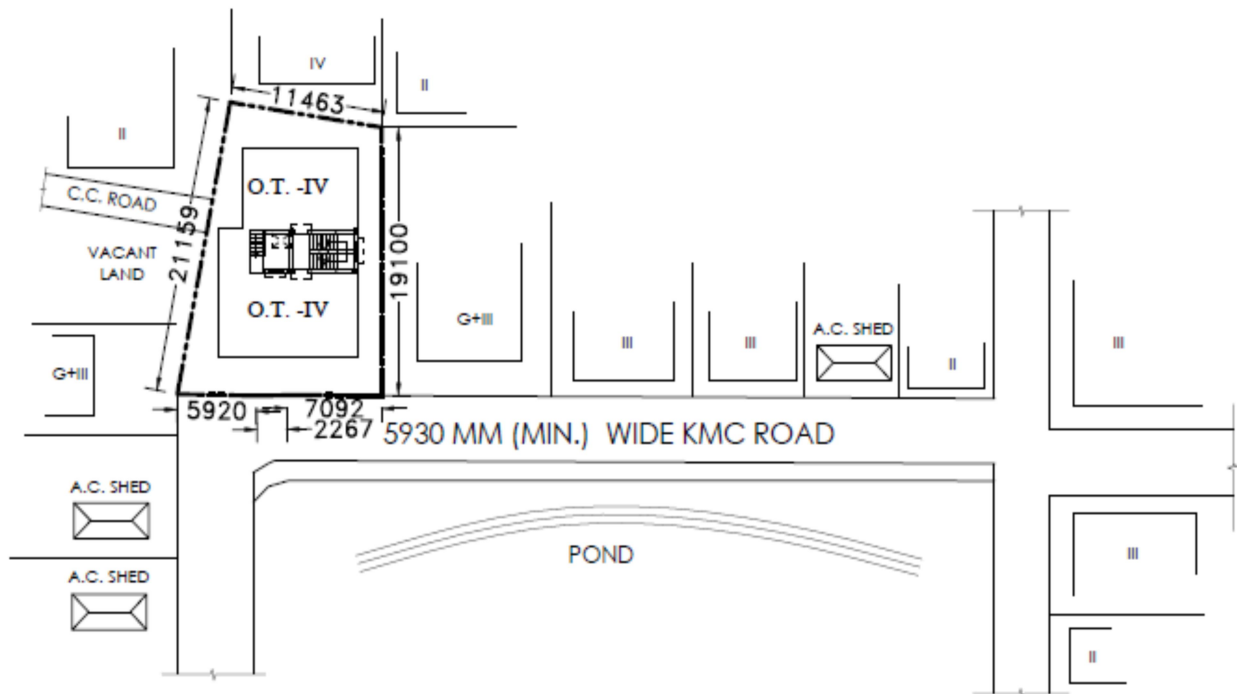

Nirman Construction

32, Putiary Panchanantala Road
Kolkata - 700041
Mob. : 9830368683 / 9830368684

LOCATION MAP of "RUBY APARTMENT" at premises no. 177, West Putiary Colony, P.S. – Haridevpur, P.O. – Paschim Putiary, Kolkata – 700041, under Ward No. 115 of Borough – XIII of KMC, WB, INDIA.

Latitude: 22.4832, Longitude: 88.3390

SITE PLAN

SCALE = 1:600

NIRMAN CONSTRUCTION

Ashim Ranjita
Partner

Murali Krishna Sircar
Partner